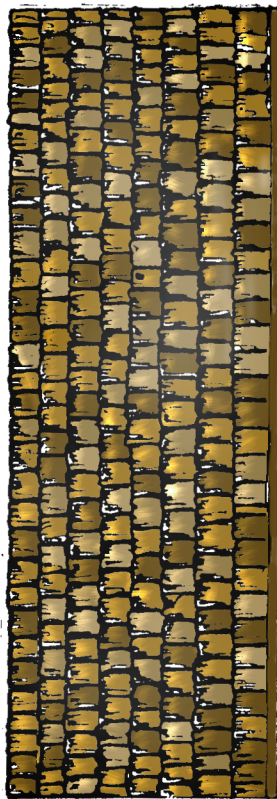

Glue roof-parts to 0.5mm grey card

Greenfield Grain-Elevator
Scale: 1:87/HO
(copyright 2004, Peter Wehrhahn)

Part 2

Part 9

Part 10

Double door to get more 3d effect

Spare

Double door to get more 3d effect