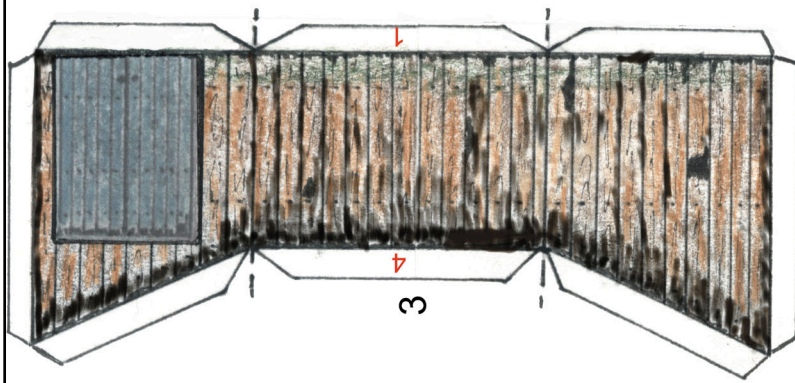

THE GREENFIELD GAZETTE

5

2
The Greenfield Gazette, model #3 in the series of western style buildings. Scale is 1/87 - suitable for HO model railroading. Building is straightforward. Customize your building by double printing the plate, doubling the walls and setting back the doors and windows. Additional, colourful advertising is included.

© 2004 MODEL.COM
Peter Wehrhahn

3

4

GAZETTE

5

5

2