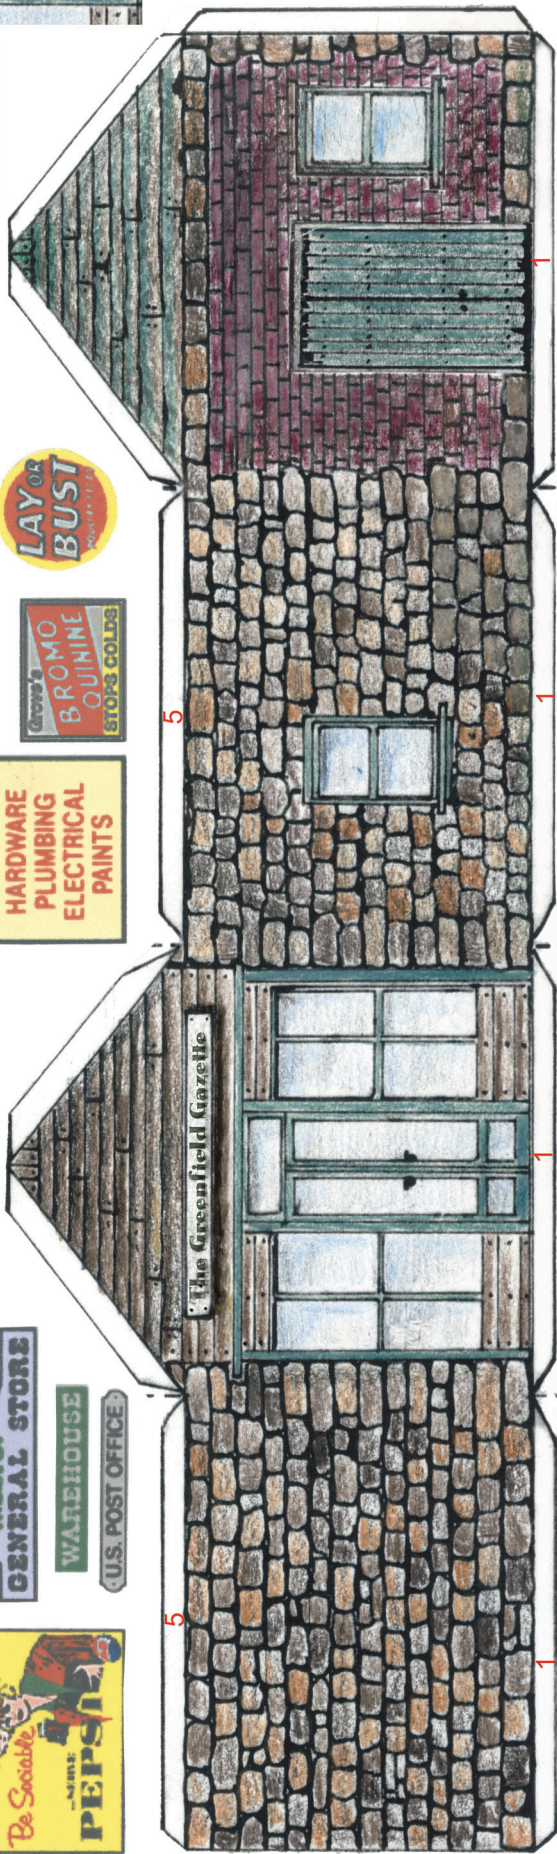

# THE GREENFIELD GAZETTE

5

**2**  
 The Greenfield Gazette, model #3 in the series of western style buildings. Scale is 1/87 - suitable for HO model railroading. Building is straightforward. Customize your building by double printing the plate, doubling the walls and setting back the doors and windows. Additional, colourful advertising is included.

© 2004 MODEL.COM  
 Peter Wehrhahn

3

4

GAZETTE

5

5

2